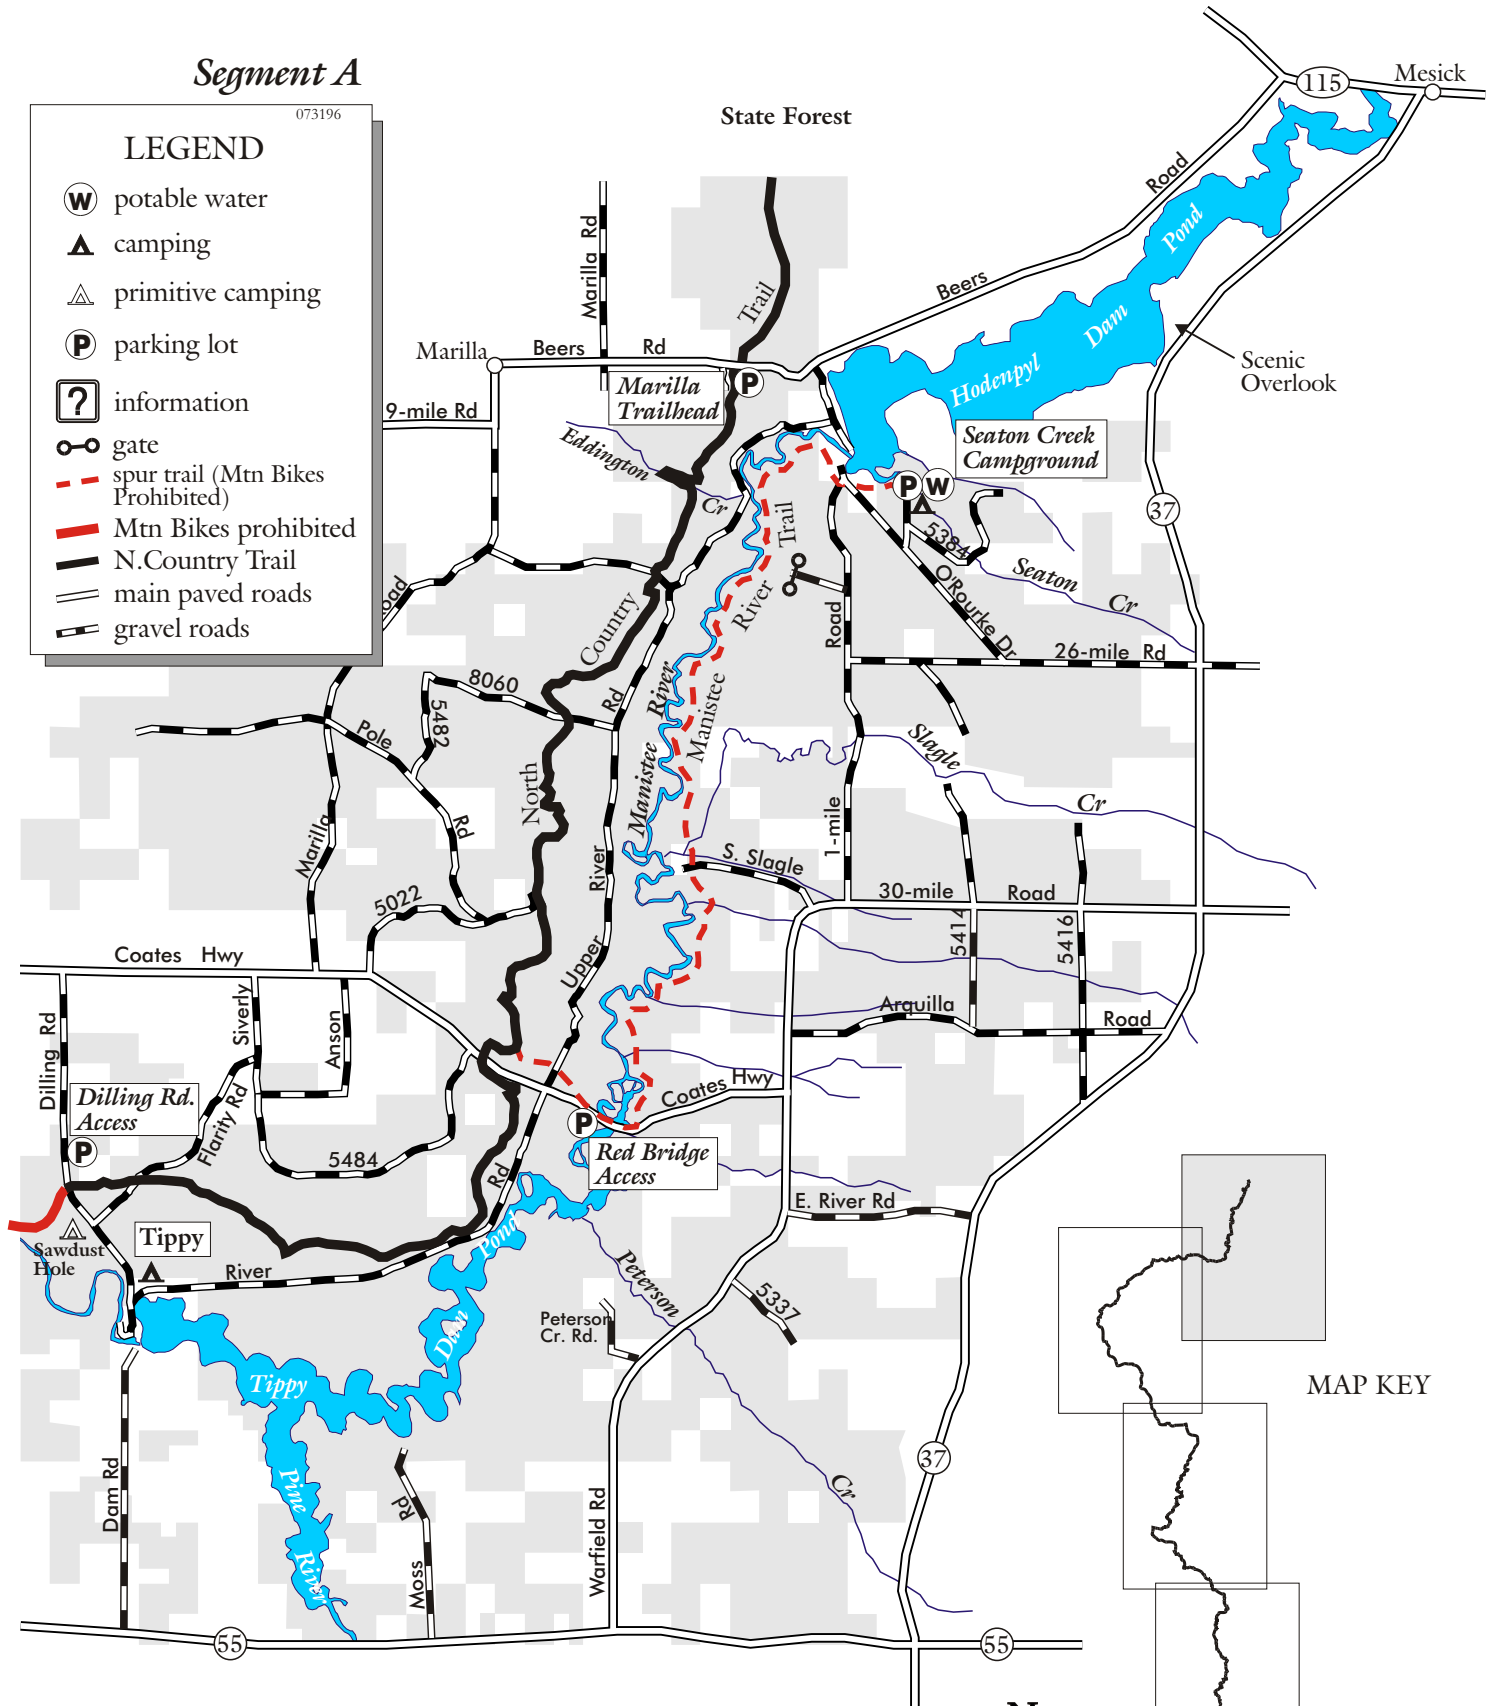

Segment A

073196

LEGEND

- potable water
- camping
- primitive camping
- parking lot
- information
- gate
- spur trail (Mtn Bikes Prohibited)
- Mtn Bikes prohibited
- N. Country Trail
- main paved roads
- gravel roads

Mileage:

- Udell → Dilling Road 10.4
- Dilling Road → Marilla 13.4

Note - some roads shown on this map may be undriveable or in poor condition.